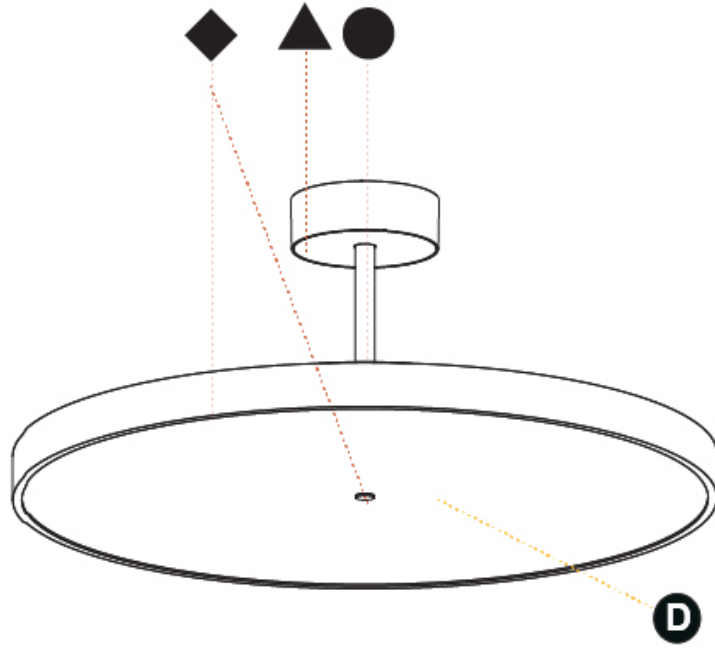

SIGN DIVA TUBE KORONA SUSPENSION

A300027-

PROJECT	_____
TYPE	_____
SPECIFIER	_____
QUANTITY	_____
DATE	_____

A